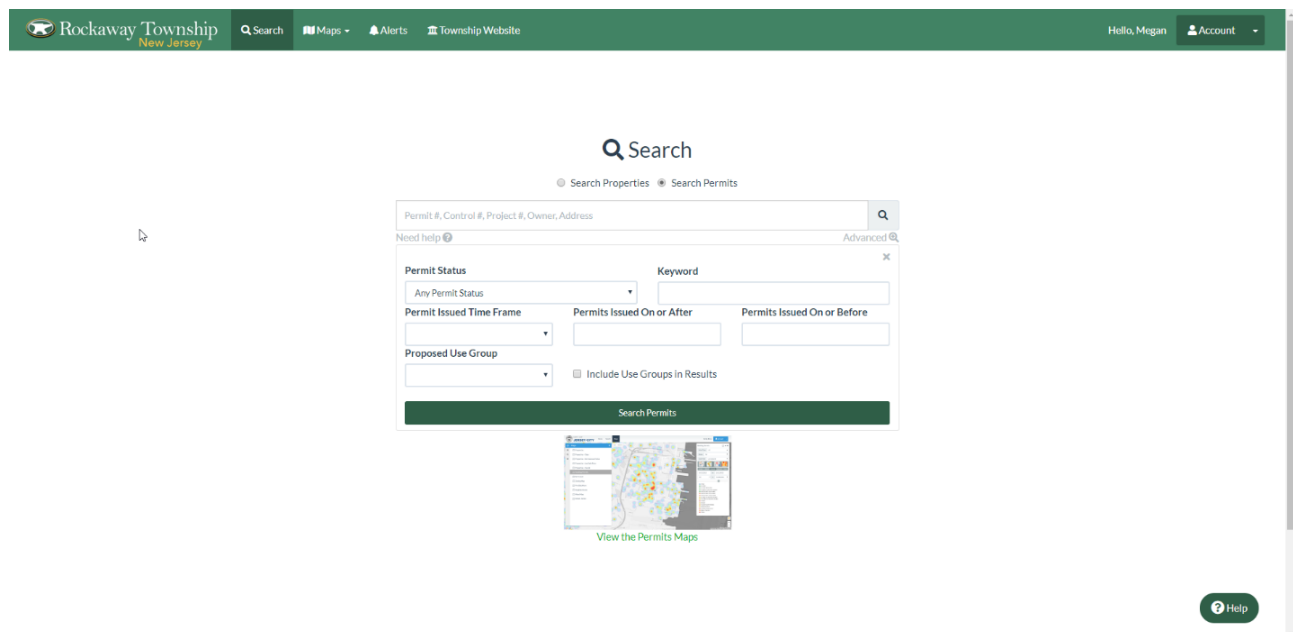

# SDL | PORTAL

Did you know you have access to different township data requests and maps, all from the comfort of home?

Rockaway Township is now on the Spatial Data Logic (SDL) Portal!

SDL Portal is a cloud-based application, designed to give you convenient access to township data wherever you are.

The Portal's search feature allows you to search township properties, or locate existing and past permits, using full or partial owner permit information.

The Portal syncs in real-time, which ensures you are getting the most up-to-date information available.